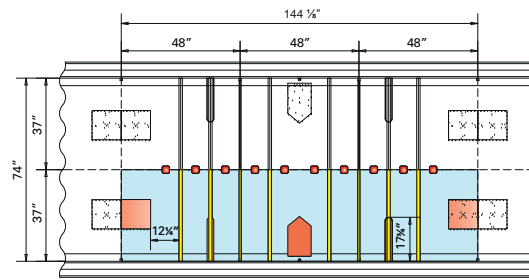

PLUS94

Tecno Poultry Equipment S.p.A.
Via Salvo D'Acquisto, 11

35010 Ronchi di Villafranca
Padovana, Padova - Italia

t +39 049 9699 666
f +39 049 9630 044

info@tecno-spa.com
www.tecno-spa.com

PLUS94

A = cages height with feeding trolley
 B = cages height with chain feeding
 C = tier distance:
 27 3/4" mm with and without drying manure system

■ box surface ■ perches ■ scratching area
■ nest bottom ● nipples ■ internal feed trough

internal feed trough

scratching area

nest bottom

perches

BATTERY HEIGHT

PLUS 94	WITH DRYING SYSTEM		WITHOUT DRYING SYSTEM	
	Tier distance 27 3/4" [C]		Tier distance 27 3/4" [C]	
Width 88 1/4"	FLAT CHAIN (B)	TROLLEY (A)	FLAT CHAIN (B)	TROLLEY (A)
3 Tiers	93,43	100,79	93,43	100,79
4 Tiers	120,79	128,15	120,79	128,15
5 Tiers	148,15	155,52	148,15	155,52
6 Tiers	175,52	182,88	175,52	182,88
7 Tiers	202,88	210,24	202,88	210,24
6 Tiers + walkway (3+3)	195,48	202,76	195,48	202,76
7 Tiers + walkway (4+3)	222,84	230,12	222,84	230,12
8 Tiers + walkway (4+4)	250,20	257,49	250,20	257,49
9 Tiers + walkway (5+4)	277,56	284,85	277,56	284,85
10 Tiers + walkway (5+5)	304,93	312,21	304,93	312,21
11 Tiers + walkway (6+5)	332,29	339,57	332,29	339,57
12 Tiers + walkway (6+6)	359,66	366,94	359,66	366,94
9 Tiers + 2 walkways (3+3+3)	269,21	276,53	269,21	276,53
10 Tiers + 2 walkways (4+3+3)	296,58	303,90	296,58	303,90
11 Tiers + 2 walkways (4+4+3)	323,94	331,26	323,94	331,26
12 Tiers + 2 walkways (4+4+4)	351,30	358,63	351,30	358,63