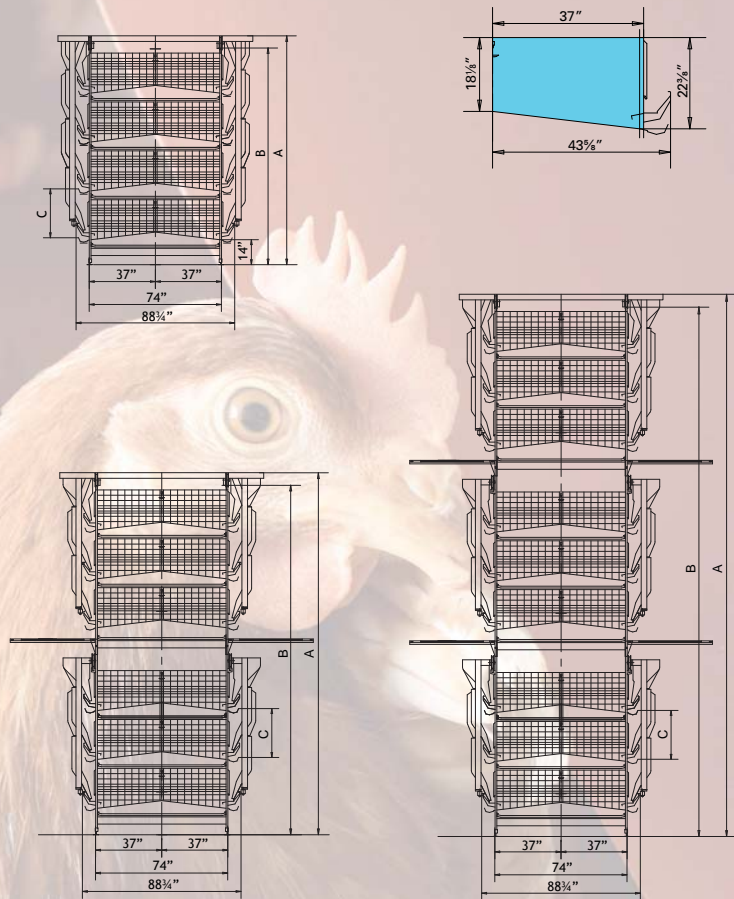

PLUS94

Tecno Poultry Equipment S.p.A.
Via Salvo D'Acquisto, 11

35010 Ronchi di Villafranca
Padovana, Padova - Italia

t +39 049 9699 666
f +39 049 9630 044

info@tecno-spa.com
www.tecno-spa.com

PLUS94

A = cages height with feeding trolley
 B = cages height with chain feeding
 C = tier distance:
 27 3/4" mm with and without drying manure system

■ box surface ■ perches ■ scratching area
■ nest bottom ● nipples ■ internal feed trough

internal feed trough

scratching area

nest bottom

perches

BATTERY HEIGHT

PLUS 94	WITH DRYING SYSTEM		WITHOUT DRYING SYSTEM	
	Tier distance 27 3/4" [C]		Tier distance 27 3/4" [C]	
Width 88 1/4"	FLAT CHAIN (B)	TROLLEY (A)	FLAT CHAIN (B)	TROLLEY (A)
3 Tiers	93,43	100,79	93,43	100,79
4 Tiers	120,79	128,15	120,79	128,15
5 Tiers	148,15	155,52	148,15	155,52
6 Tiers	175,52	182,88	175,52	182,88
7 Tiers	202,88	210,24	202,88	210,24
6 Tiers + walkway (3+3)	195,48	202,76	195,48	202,76
7 Tiers + walkway (4+3)	222,84	230,12	222,84	230,12
8 Tiers + walkway (4+4)	250,20	257,49	250,20	257,49
9 Tiers + walkway (5+4)	277,56	284,85	277,56	284,85
10 Tiers + walkway (5+5)	304,93	312,21	304,93	312,21
11 Tiers + walkway (6+5)	332,29	339,57	332,29	339,57
12 Tiers + walkway (6+6)	359,66	366,94	359,66	366,94
9 Tiers + 2 walkways (3+3+3)	269,21	276,53	269,21	276,53
10 Tiers + 2 walkways (4+3+3)	296,58	303,90	296,58	303,90
11 Tiers + 2 walkways (4+4+3)	323,94	331,26	323,94	331,26
12 Tiers + 2 walkways (4+4+4)	351,30	358,63	351,30	358,63