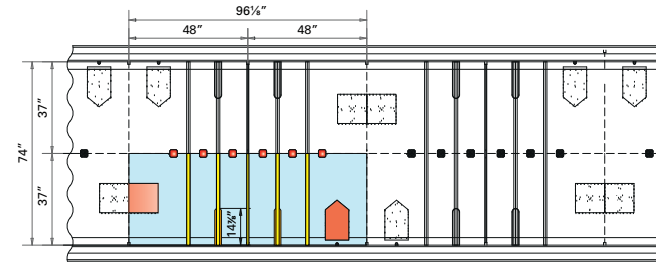

PLUS94

Tecno Poultry Equipment S.p.A.
Via Salvo D'Acquisto, 11

35010 Ronchi di Villafranca
Padovana, Padova - Italia

t +39 049 9699 666
f +39 049 9630 044

info@tecno-spa.com
www.tecno-spa.com

PLUS94

A = cages height with feeding trolley
 B = cages height with chain feeding
 C = tier distance:
 27 3/4" mm with and without drying manure system

■ box surface ■ perches ■ scratching area
■ nest bottom ● nipples ■ internal feed trough

internal feed trough

scratching area

nest bottom

perches

BATTERY HEIGHT

PLUS 94	WITH DRYING SYSTEM		WITHOUT DRYING SYSTEM	
	Tier distance 27 3/4" [C]		Tier distance 27 3/4" [C]	
Width 88 1/4"	FLAT CHAIN (B)	TROLLEY (A)	FLAT CHAIN (B)	TROLLEY (A)
3 Tiers	93,43	100,79	93,43	100,79
4 Tiers	120,79	128,15	120,79	128,15
5 Tiers	148,15	155,52	148,15	155,52
6 Tiers	175,52	182,88	175,52	182,88
7 Tiers	202,88	210,24	202,88	210,24
6 Tiers + walkway (3+3)	195,48	202,76	195,48	202,76
7 Tiers + walkway (4+3)	222,84	230,12	222,84	230,12
8 Tiers + walkway (4+4)	250,20	257,49	250,20	257,49
9 Tiers + walkway (5+4)	277,56	284,85	277,56	284,85
10 Tiers + walkway (5+5)	304,93	312,21	304,93	312,21
11 Tiers + walkway (6+5)	332,29	339,57	332,29	339,57
12 Tiers + walkway (6+6)	359,66	366,94	359,66	366,94
9 Tiers + 2 walkways (3+3+3)	269,21	276,53	269,21	276,53
10 Tiers + 2 walkways (4+3+3)	296,58	303,90	296,58	303,90
11 Tiers + 2 walkways (4+4+3)	323,94	331,26	323,94	331,26
12 Tiers + 2 walkways (4+4+4)	351,30	358,63	351,30	358,63